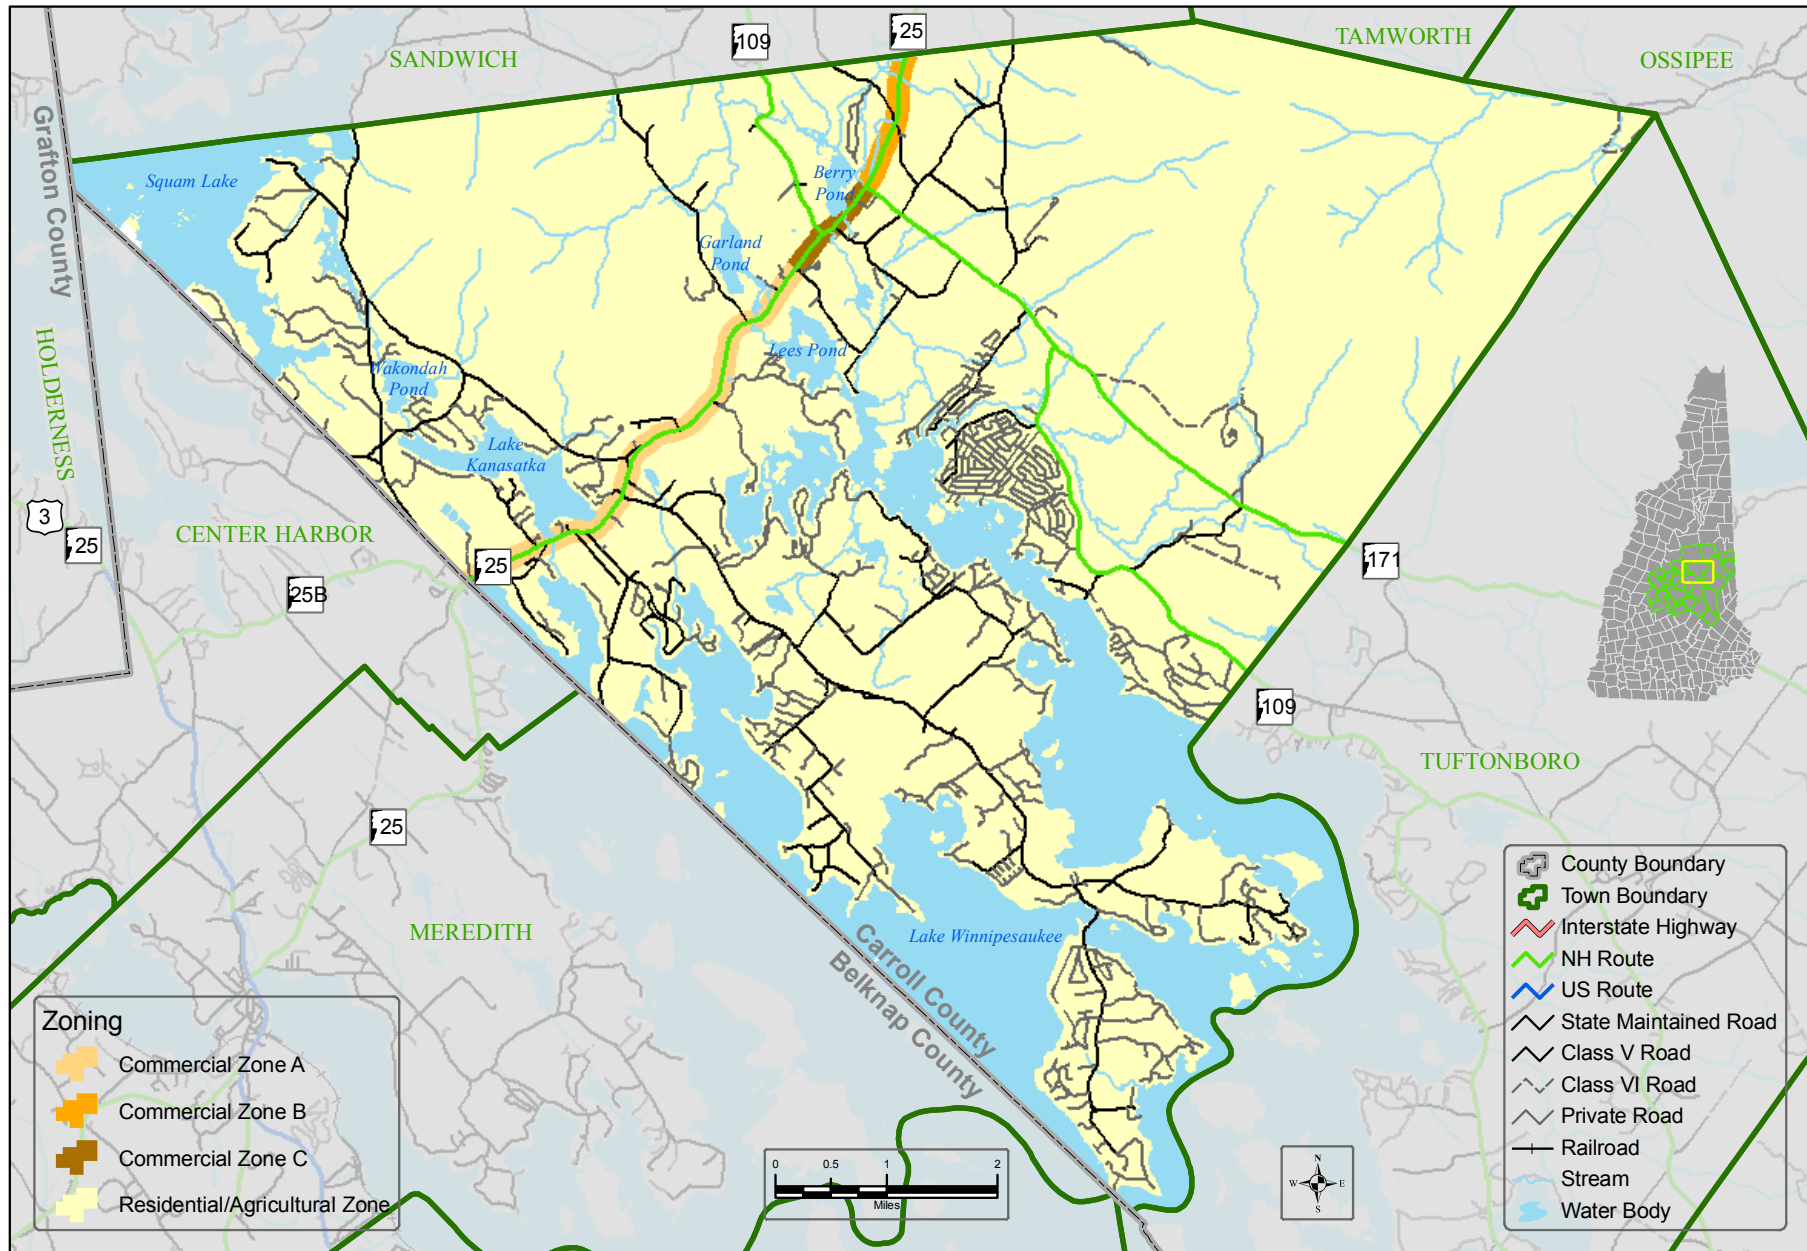

# Zoning

## Moultonborough NH

**Zoning**

- Commercial Zone A
- Commercial Zone B
- Commercial Zone C
- Residential/Agricultural Zone

Zoning created by Cartographics Associates, Inc. updated by LRPC, 2007.  
 Road centerline dataset is from NH Department of Transportation. Base feature datasets, including hydrography, and political boundaries, provided through NH GRANIT at Complex Systems Research Center (CSRC). Neither LRPC nor CSRC make any claim to the validity or reliability or to any implied uses of these data.